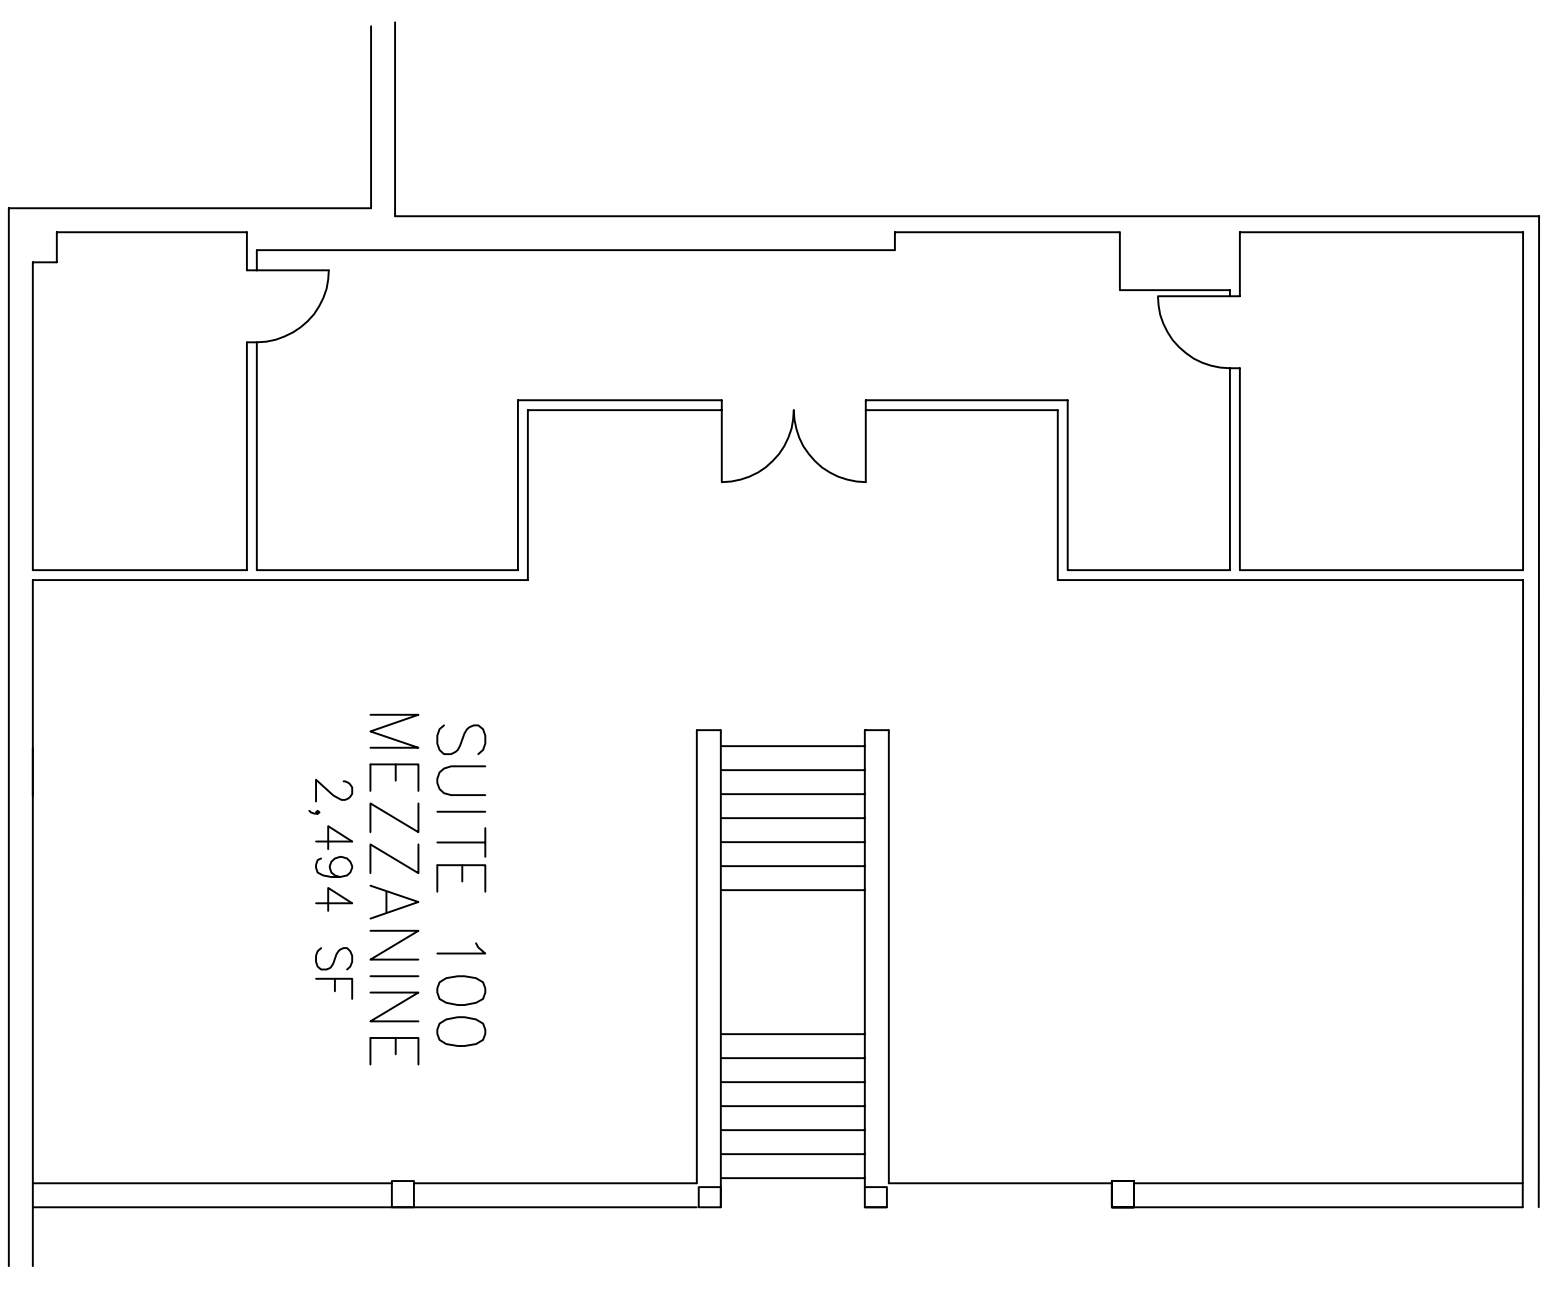

SUITE 100
7,077 SF

SUITE 100
MEZZANINE
2,494 SF

NORTH

FLOOR PLAN: 3720 W. ROBINSON
SCALE: 1/16" = 1'-0"

BROOKHAVEN VILLAGE
NORMAN, OK